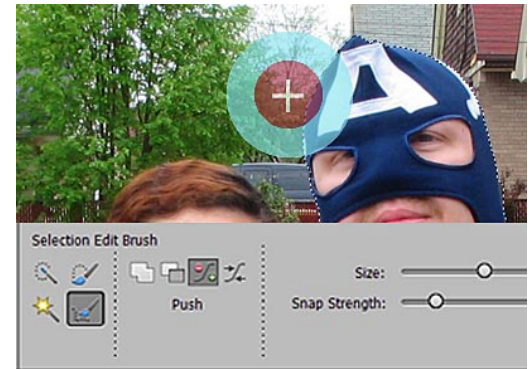

New Photomerge Compositor

Expanding on its current library of Photomerge tools, the new **Photomerge Compositor** makes cutting and pasting people or other elements from one photo to another easier than ever.

Taking you step-by-step through the process and incorporating masks and multiple layers of images, this Photomerge tool makes selecting, refining, pasting and fine tuning your work simple and intuitive.

“Push” and Refine Selection Brush Tools

Precisely selecting an object or an area in your photos can be a rather challenging process, especially if you need to select very fine details. But

Photoshop Elements' new **Push** and **Refine Selection Brush** tools gives you the ability to simply “nudge” your selection into place, adding to and removing from your selection without having to switch tools or tool settings.

Facebook Cover Creator

Photoshop Elements 13 includes a dedicated workspace, a library of templates and a selection of clip art for creating a custom **Facebook cover** page. The workspace even includes a one-click tool for uploading your finished cover page directly to your Facebook account.

New Effects and Guided Edits

You'll also find a new batch of new automatic and semi-automatic effects for your photos and other image files.

Adobe has also refreshed its library of **Photo Effects** on its **Effects** panel. The new set of effects includes filters for adding snow or rain to your photos, for giving the lighter areas of your photos a glossy glow and for breaking your photo into a set of stylish panels.

The Elements Organizer

Adobe also continues to improve the Elements Organizer, a file manager and companion program to both Photoshop Elements and Premiere Elements.